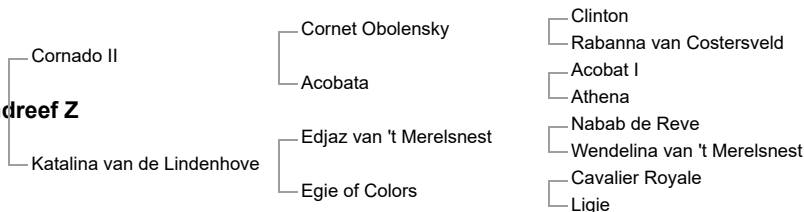

Chaka Khan vd Molendreef Z

bay stallion
2020-05-29, Z

Sire:

CORNADO II (Westf, 2005, grey stallion by Coronet Obolensky) Approved For: MV, Old, Westf **Level 1.60** with Christian Ahlmann (DEU) 1st CSI5* Dinard (FRA) (**1.60m**); 4th CSI5* LGCT Cascais, Estoril (POR) (**1.60m**); 4th CSI5*-W Mechelen (BEL) (**1.60m**); ...ETC

1st dam:

Katalina van de Lindenhove (BWP, 2010, bay mare by Edjaz van 't Merelsnest)
Kamille van de Lindenhove Z (Z, 2014, bay mare by Kannan) Level 1.20m with Brent Gaublomme
Chaka Khan vd Molendreef Z (Z, 2020, bay stallion by Cornado II)