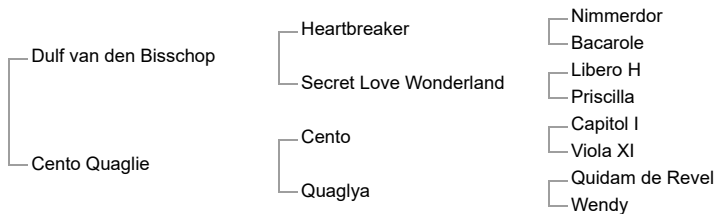

Dancing Queen EH Z

bay mare

2020-04-13, Z

Sire:

Dulf van den Bisschop (BWP, 2003, bay stallion by Heartbreaker) Approved For: BWP **Level 1.45** with Giavanna Rinaldi (USA) and Rob de Bruijn (NLD) 3rd CSI2* 2008 - Future Stallion Zwolle (NED) (**1.45m**);

1st dam:

CENTO QUAGLIE (SI, 2007, bay mare by Cento) **Level 1.50m** with Jos Verlooy (BEL) and Giovanni Lucchetti (ITA) 2nd CSI2* Lier (BEL) (1.35m); 2nd CSI2* Lier (BEL) (1.35m); 2nd CSI2* Manerbio (ITA) (1.30m);

Dancing Queen EH Z (Z, 2020, bay mare by Dulf van den Bisschop)

2nd dam:

Quaglya (1995, mare by Quidam de Revel)

Calimeros (1999, grey stallion by Cassini I)

CENTO QUAGLIE (SI, 2007, bay mare by Cento) :See Above