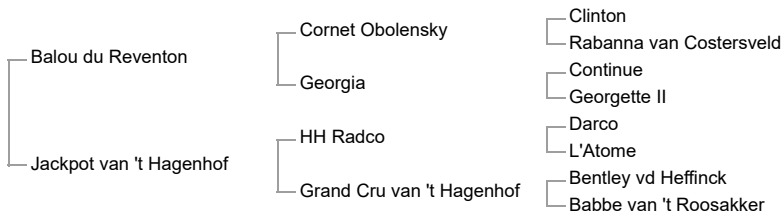

Valesca vd Bisschop

bay mare

2021-06-26, BWP

Sire:

BALOU DU REVENTON (OS, 2006, bay stallion by Cornet Obolensky) Approved For: Hann, Old, OS, SA, Sachs, SaThü 1 placing @ **Level 1.65m** - Darragh Kenny (IRL) and 7 wins - 30 placings @ 1.60m 4th CSIO5* Rome (ITA) (1.65m); 1st CSIO5*-NC EUD1 Sopot (POL) (1.60m); 1st CSIO4* Wellington (USA) (1.60m);

Sire of: **CORBAWIDO PS - Level 1.50m** - €34,850, Caramba - (Level 1.40m) - €13,467, **MIKE WAZOWSKI - Level 1.60m** - €9,768

1st dam:

Jackpot van 't Hagenhof (BWP, 2009, bay mare by HH Radco) 1 win @ Level 1.25m - Dieter Laheyne
Valesca vd Bisschop (BWP, 2021, bay mare by Balou du Reventon)