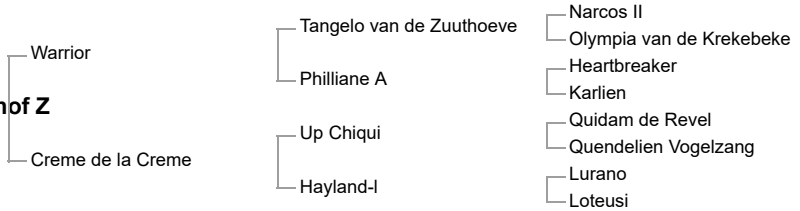

## Winnie van 't Breezerhof Z

chestnut mare  
2021-05-09, Z

### Sire:

**WARRIOR** (KWPN, 2003, chestnut stallion by Tangelo van de Zuuthoeve) Approved For: AES, Z 3 placings @ **Level 1.60m** - Jamal Rahimov (AZE) and 3 placings @ 1.55m 3rd CSI5\* La Coruña (ESP) (1.60m); 3rd CSI2\* - Special Olympic Qualifier Aachen (GER) (1.60m); 5th CSI4\* Chernyakhovsk (RUS) (1.60m);